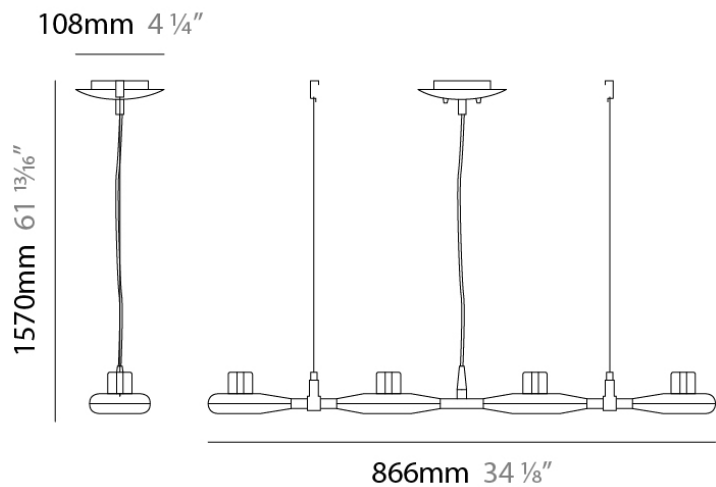

SPACE SUSPENSION

D91124

GENERAL

Series: Space
Brand: Milan
Division: Design
Mounting Type: Suspension
Mounting Location: Ceiling
Subcategory: Pendant

PHYSICAL

Shape: Abstract
Length (mm): 866
Length (in): 34 1/4
Width (mm): 108
Width (in): 4 1/4
Height (mm): 1570
Height (in): 62
Weight (kg): 2.3
Weight (lbs): 5
Fixture Finish: Metallic Gray
Fixture Material: Aluminum

ELECTRICAL

Number of Lamps: 4
Lamp Type: LED Retrofit
Lamp Shape: T4
Bulb Included: Bulb Not Included
Total Output Wattage (W): 12
Max. Wattage Per Lamp (W): 3
Lamp Base: G9
Input Voltage (V): 120

LED

OPTICAL

RATINGS AND CERTIFICATIONS

Certified By: CSA Certified to UL and CSA Standards
IP rating: IP20

PROJECT
TYPE
NOTES
QUANTITY
DATE